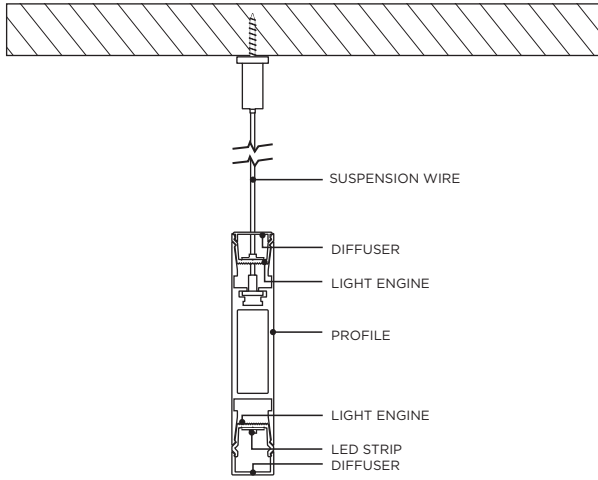

HORIZON 105

FEATURES

The HORIZON family is designed for general applications as well as task or mirror lighting and comes in 15, 26, 34, and 105mm heights. An architectural luminaire, HORIZON uses a rectangle diffuser which is designed to be seen and provides 180 degree illumination.

HORIZON 105 is a sleek and stylish suspended profile that provides both down lighting and optional up lighting. It is perfect as architectural feature lighting for both residential and commercial lighting projects.

ACCESSORIES

Complete profile systems include all accessories required for the specific application and installation. An accessories data sheet is available.

TECHNICAL

Installation guides, CAD drawing files and IES files are available.

COLOURS AVAILABLE

WIDE ANGLE AND INDIRECT

INSTALLATION

Suspended

DIMENSIONS